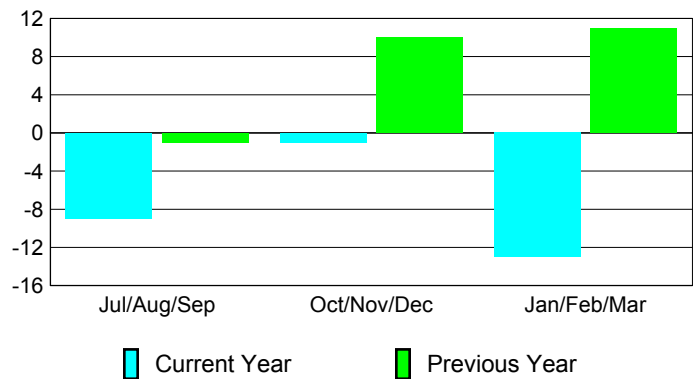

Membership Results 2008-2009

Membership 2007-2008

Month	Net Memb Goal	Actual New Memb	Actual Dropped Memb	Gain/Loss of Memb	Gain/Loss of Memb
Jul/Aug/Sep	0	44	-53	-9	-1
Oct/Nov/Dec	30	39	-40	-1	10
Jan/Feb/Mar	10	45	-58	-13	11
Totals	40	128	-151	-23	20

Membership Results 2008-2009

Goal, New, Dropped, Gain/Loss

Comparison of Membership Gain/Loss

Current Year Compared to the Previous Year

Gender Comparison 2008-2009