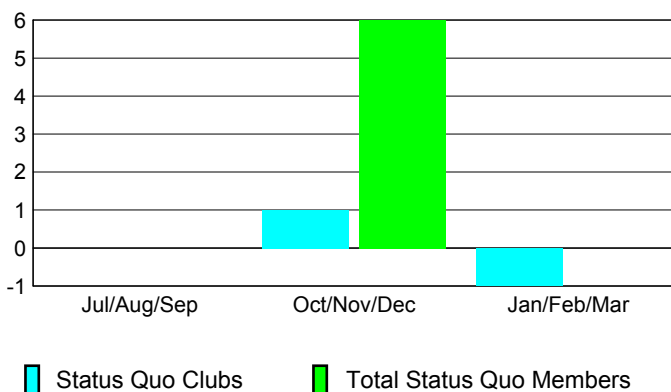

2008-2009 GMT Quarterly Report for District (or Undistricted) **District 112 D**

GMT: **JACQUES 'JACK' VERBEKE**

Location: **BELGIUM**

GMT CA: **4**

CLUBS

Club Results 2008-2009

Clubs 2007-2008

Month	New Club Goal	Actual New Clubs	Actual Dropped Clubs	Gain/Loss of Clubs	Gain/Loss of Clubs
Jul/Aug/Sep	0	0	0	0	0
Oct/Nov/Dec	1	1	0	1	0
Jan/Feb/Mar	0	-1	0	-1	1
Totals	1	0	0	0	1

Club Results 2008-2009

Goal, New, Dropped, Gain/Loss

Comparison of Club Gain/Loss

Current Year Compared to the Previous Year

YTD Status Quo Clubs 2008-2009

Status Quo Clubs Compared to Status Quo Members

MEMBERSHIP

Membership Results 2008-2009

Membership 2007-2008

Month	Net Memb Goal	Actual New Memb	Actual Dropped Memb	Gain/Loss of Memb	Gain/Loss of Memb
Jul/Aug/Sep	0	44	-53	-9	-1
Oct/Nov/Dec	30	39	-40	-1	10
Jan/Feb/Mar	10	45	-58	-13	11
Totals	40	128	-151	-23	20