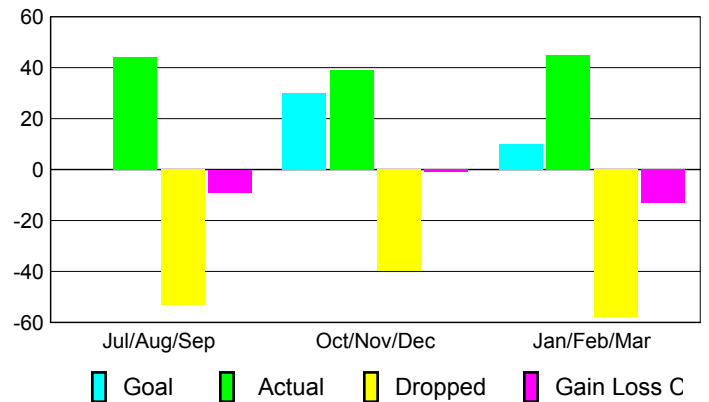

Membership Results 2008-2009

Goal, New, Dropped, Gain/Loss