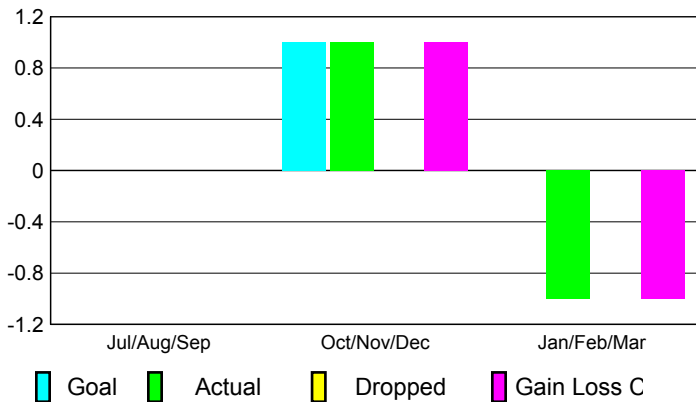

2008-2009 GMT Quarterly Report for District (or Undistricted) **District 112 D**

GMT: **JACQUES 'JACK' VERBEKE**

Location: **BELGIUM**

GMT CA: **4**

CLUBS

Club Results 2008-2009

Clubs 2007-2008

Month	New Club Goal	Actual New Clubs	Actual Dropped Clubs	Gain/Loss of Clubs	Gain/Loss of Clubs
Jul/Aug/Sep	0	0	0	0	0
Oct/Nov/Dec	1	1	0	1	0
Jan/Feb/Mar	0	-1	0	-1	1
Totals	1	0	0	0	1

Club Results 2008-2009

Goal, New, Dropped, Gain/Loss

Comparison of Club Gain/Loss

Current Year Compared to the Previous Year

YTD Status Quo Clubs 2008-2009

Status Quo Clubs Compared to Status Quo Members

MEMBERSHIP

Membership Results 2008-2009

Membership 2007-2008

Month	Net Memb Goal	Actual New Memb	Actual Dropped Memb	Gain/Loss of Memb	Gain/Loss of Memb
Jul/Aug/Sep	0	44	-53	-9	-1
Oct/Nov/Dec	30	39	-40	-1	10
Jan/Feb/Mar	10	45	-58	-13	11
Totals	40	128	-151	-23	20