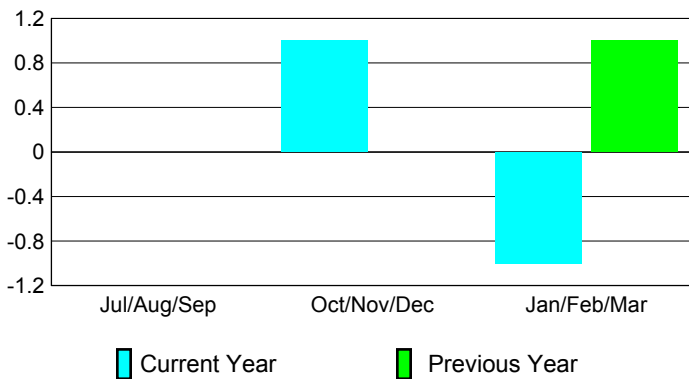

2008-2009 GMT Quarterly Report for District (or Undistricted) **District 112 D**

GMT: **JACQUES 'JACK' VERBEKE**

Location: **BELGIUM**

GMT CA: **4**

CLUBS

Club Results 2008-2009

Clubs 2007-2008

Month	New Club Goal	Actual New Clubs	Actual Dropped Clubs	Gain/Loss of Clubs	Gain/Loss of Clubs
Jul/Aug/Sep	0	0	0	0	0
Oct/Nov/Dec	1	1	0	1	0
Jan/Feb/Mar	0	-1	0	-1	1
Totals	1	0	0	0	1

Club Results 2008-2009

Goal, New, Dropped, Gain/Loss

Comparison of Club Gain/Loss

Current Year Compared to the Previous Year

YTD Status Quo Clubs 2008-2009

Status Quo Clubs Compared to Status Quo Members

MEMBERSHIP